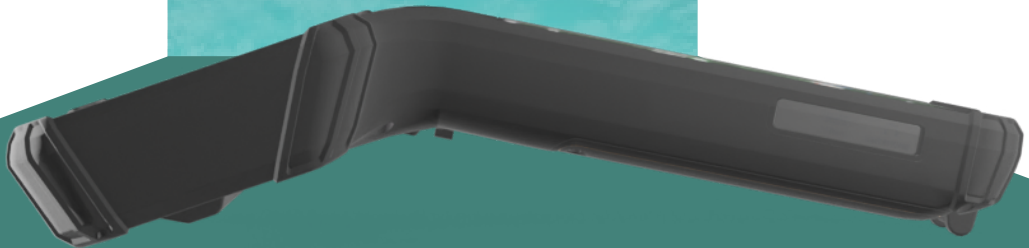

Ruggbo 50 Lite

LIGHTWEIGHT BIOMETRIC HANDHELD

Ruggbo Range

Product Description

BioRugged Ruggbo 50, is a new generation Android 11 biometric enrollment and verification handheld terminal tailored for robust applications. Boasting a 5" screen, LTE connectivity, 13MP camera, 4GB/64GB storage, with a 10,000 mAh battery and a powerful multi-core processor, this device is a game-changer in enrollment processing and identity verification on the move.

Equipped with a state-of-the-art IB Five-O Fingerprint, the Ruggbo 50 exemplifies reliability and speed, making it ideal for various enrollment and law enforcement applications, voting and civil biometric enrollment and verification, check point identification and border control.

With its cutting-edge features, Ruggbo 50 establishes a new benchmark for handheld biometric devices. The Ruggbo 50 delivers reliable performance in diverse scenarios.

For specific use cases, the Ruggbo 50 offers optional features such as a contactless card reader, SIM/SAM slot, and/or a smart card reader (ISO7816). Its rugged design, featuring a specially crafted rubber cover, enhances durability, making it an indispensable tool for those operating in hostile environments.

GPS
GPS/A-GPS

WiFi
802.11b/g/n/ac

Extension Storage
TF(micro SD) card up to 128GB

PSAM
(Optional)

Bluetooth
BT4.1 with BLE

Device SDKs are included

About Us

BioRugged(TM) specializes in biometric systems with a strong focus on durability, ease of use and mobile devices. Our devices are rugged and affordable for both rural and urban deployment. Our solutions range from handheld systems to custom-built, mobile enrollment kits.