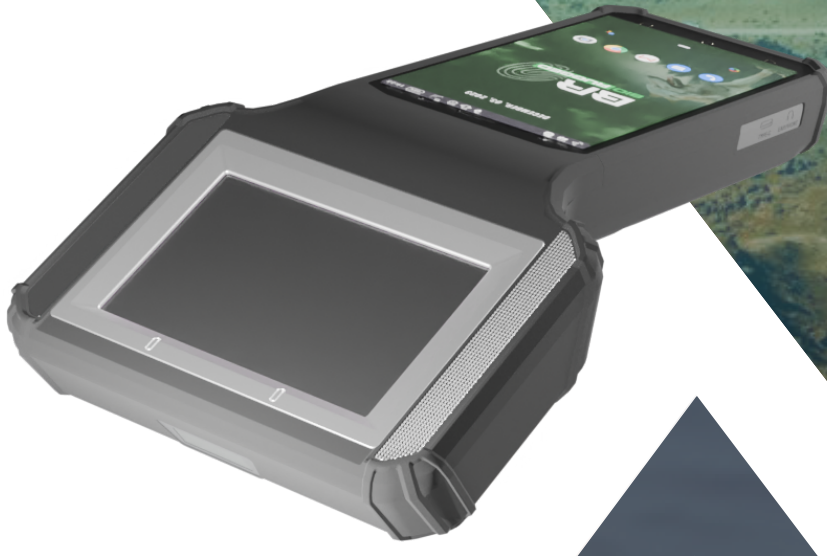

Highlights

- Android 11 GMS
- IB Fingerprint Five-O
- Dual Iris
- NFC reader (optional)
- Smart card reader (optional)